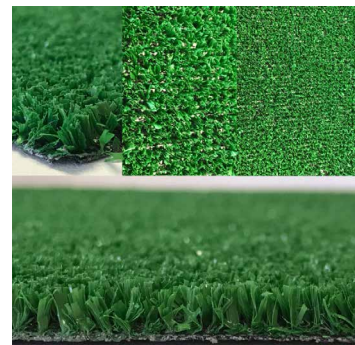

Grass Carpet: **ARTIFICIAL GRASS SUITABLE FOR INDOOR AND OUTDOOR USE**

Nominal Roll Length: **Ranges from 25 - 50 metres dependent on product. Special lengths available on request.**

Width: **4 metres standard. Special widths available on request.**

Backing: **Marine backed. Dimple available on request.**

Bring the outside inside and use artificial grass as your exhibition carpet or use it to cover a plinth or podium. The marine backing allows water to slowly drip through making it ideal to use outside – no waterlogged grass! Artificial grass could add another dimension if used as event carpet at a sport themed occasion.

Summer

Alina

Wanderlust 6960 Lizard

Elite 6051 Apple

Alvira

Benica

Meadow

Bala

Spring

Edge

Black

White

Red

Blue